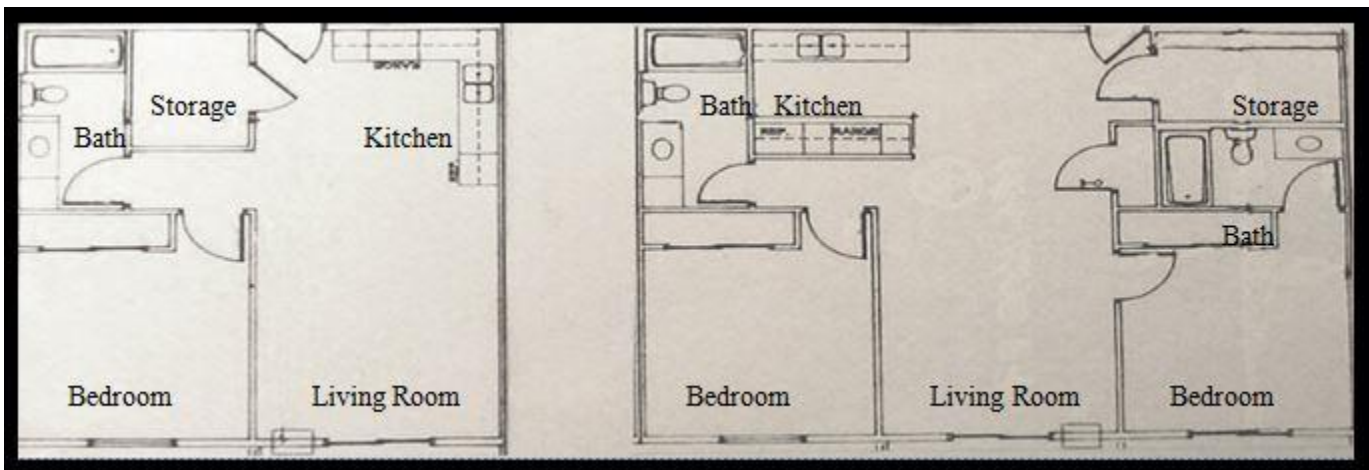

Westmore Court I & II Apartments

1439-1449-1459-1521-1531-1541-1551

35th Street SW

Fargo, North Dakota 58103

Westmore Court Apartments are a complex made up of 8 buildings with 4 buildings in each court. Each floor has its own laundry room and each court has its own green area. It is located East side of I-29, South of 13th Avenue South and North of 17th Avenue South. All of which makes this community one of the most accessible complexes in South Fargo.

Floor Plan:

Bedrooms	Baths	Start Rent	Square Feet	Deposit	Floor Plan
1	1	\$500	636	\$300	See Plan 1
2	2	\$590	972	\$300	See Plan 1

Included: Heat, Water, Garage, Sewage and Garbage.

Plan 1

Plan 2

Van Raden Properties, Inc.