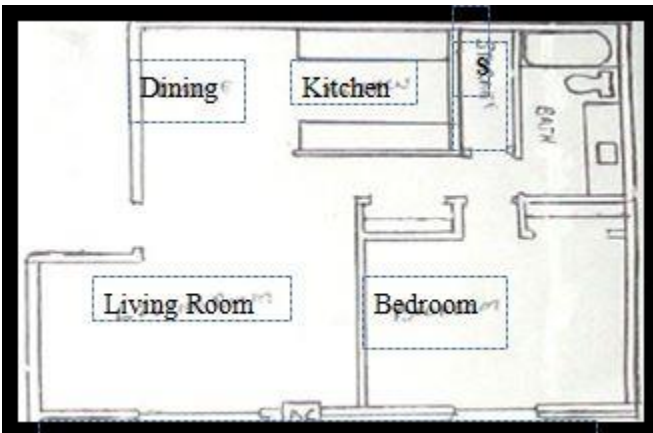

Trollwood Manor Apartments

201 35th Ave. North

3510 2nd St. North, 3522 2nd St. North,

3530 2nd St. North, 3540 2nd St. North

Fargo, North Dakota 58102

Trollwood Manor Apartments are located on the North side of Fargo next to Trollwood Park. These apartments are located near a convenient north side shopping complex, medical centers and short distance from North Dakota State University. This Community is made up of five buildings, 174 apartments.

Floor Plan:

Bedrooms	Baths	Start Rent	Square Feet	Deposit	Floor Plan
1	1	\$420	602/780	\$300	See Plan 1
2	1	\$460	866/1000	\$300	See Plan 2

Included: Garage, Water, Sewage and Garbage.

1 Bedroom Floor Plan