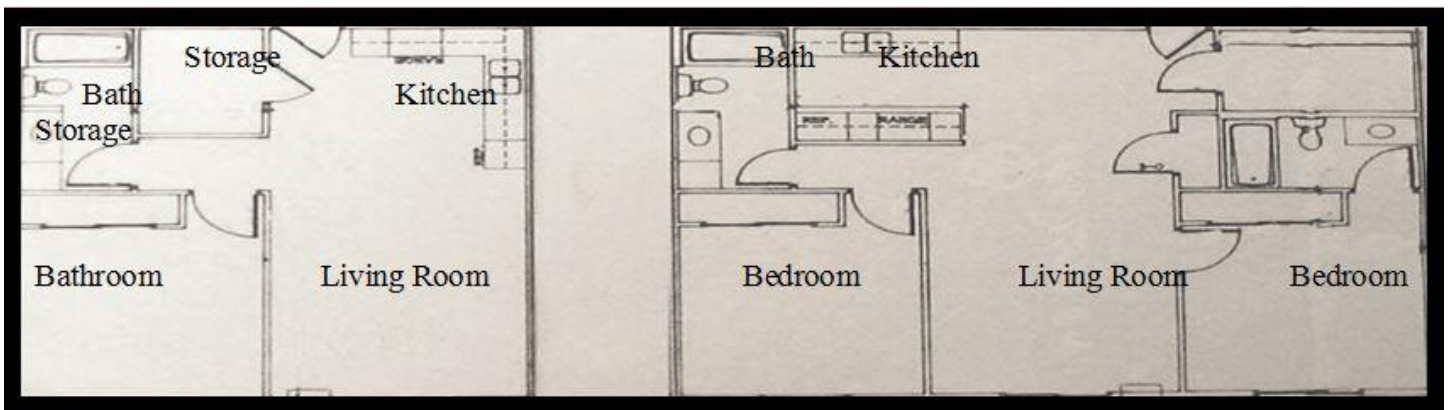

Floor Plan:

Bedrooms	Baths	Start Rent	Square Feet	Deposit	Floor Plan
1	1	$565	652	$300	See Plan 1
2	2	$660	970	$300	See Plan 1
2	1 +	$710	1376	$500	Town House

Included: Heat, Water, Garage with remote.

Plan 1

Plan 2