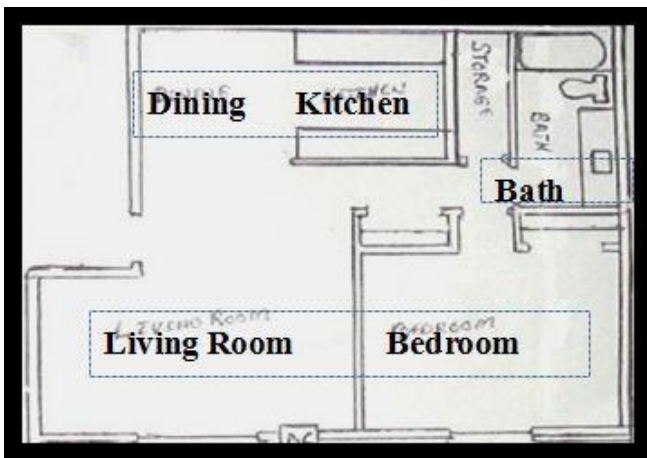

Floor Plan:

Bedrooms	Baths	Start Rent	Square Feet	Deposit	Floor Plan
Studio	1	\$400		\$300	1 Room
1	1	\$470		\$300	See Plan 1
2	1	\$515		\$300	See Plan 2

Included: Heat, Water

Plan 1

Plan 2

Van Raden Properties, Inc.