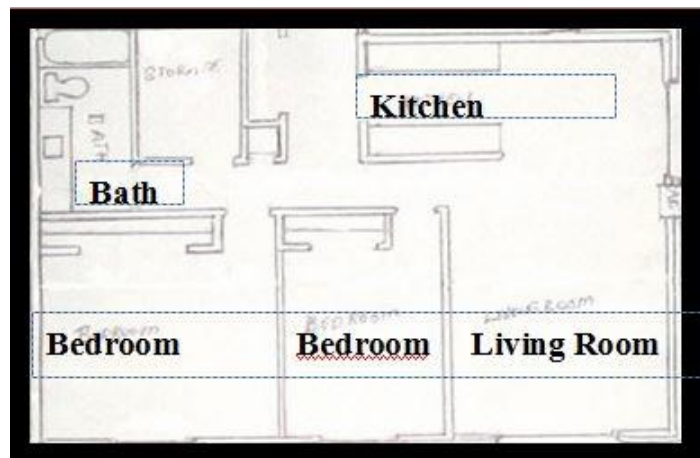

Floor Plan:

Bedrooms	Baths	Start Rent	Square Feet	Deposit	Floor Plan
Studio	1	\$400		\$300	1 Room
1	1	\$470		\$300	See Plan 1
2	1	\$515		\$300	See Plan 2

Included: Heat, Water

Plan 1

Plan 2

Van Raden Properties, Inc.