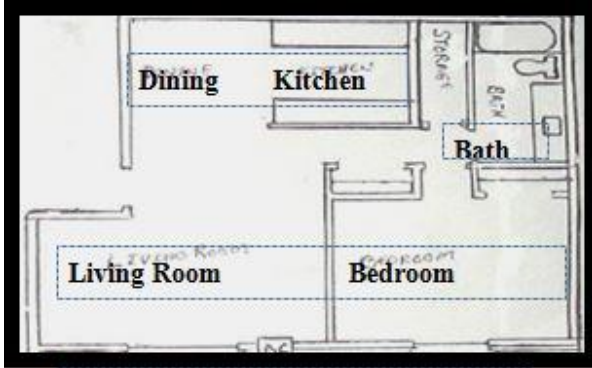

Floor Plan:

Bedrooms	Baths	Start Rent	Square Feet	Deposit
1	1	\$460	614	\$300
2	1	\$495	769	\$300

Heat, Water Included

Single Garages are available for \$30.00 each month

1 Bedroom Floor Plan

2 Bedroom Floor Plan