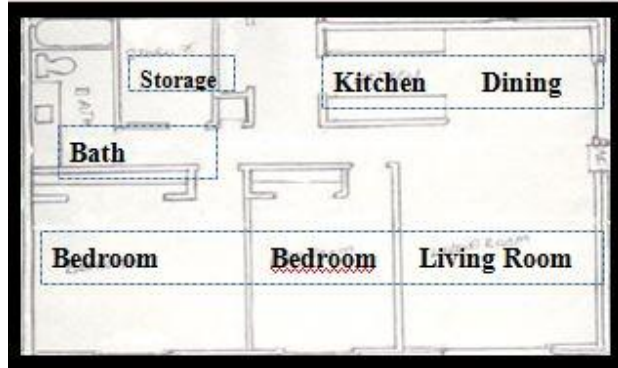

Floor Plan:

Bedrooms	Baths	Start Rent	Square Feet	Deposit
1	1	\$460	614	\$300
2	1	\$495	769	\$300

Heat, Water Included

Single Garages are available for \$30.00 each month

1 Bedroom Floor Plan

2 Bedroom Floor Plan