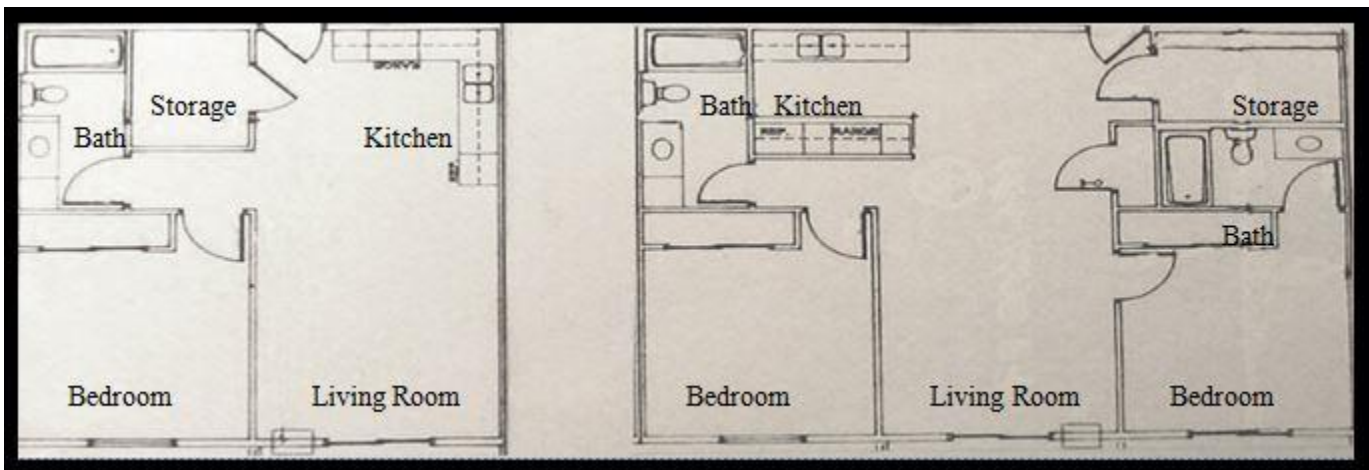

Westmore Court I & II Apartments

1439-1449-1459-1521-1531-1541-1551

35th Street SW

Fargo, North Dakota 58103

Westmore Court Apartments are a complex made up of 8 buildings with 4 buildings in each court. Each floor has its own laundry room and each court has its own green area. It is located East side of I-29, South of 13th Avenue South and North of 17th Avenue South. All of which makes this community one of the most accessible complexes in South Fargo.

Floor Plan:

Bedrooms	Baths	Start Rent	Square Feet	Deposit	Floor Plan
1	1	\$415	636	\$250	See Plan 1
2	2	\$500	972	\$250	See Plan 1

Included: Heat, Water, Garage, Sewage and Garbage.

Plan 1

Plan 2

Van Raden Properties, Inc.