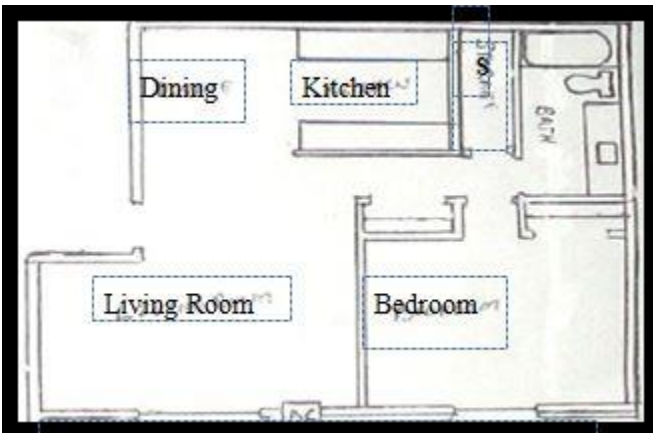

Trollwood Manor Apartments

201 35th Ave. North
 3510 2nd St. North, 3522 2nd St. North,
 3530 2nd St. North, 3540 2nd St. North
 Fargo, North Dakota 58102

Trollwood Manor Apartments are located on the North side of Fargo next to Trollwood Park. These apartments are located near a convenient north side shopping complex, medical centers and short distance from North Dakota State University. This Community is made up of five buildings, 174 apartments.

Floor Plan:

Bedrooms	Baths	Start Rent	Square Feet	Deposit	Floor Plan
1	1	\$350	602/780	\$250	See Plan 1
2	1	\$390	866/1000	\$250	See Plan 2

Included: Garage, Water, Sewage and Garbage.

1 Bedroom Floor Plan