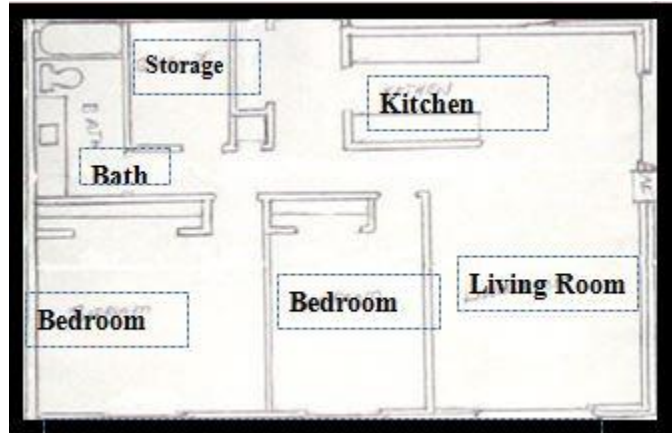

2 Bedroom Floor Plan