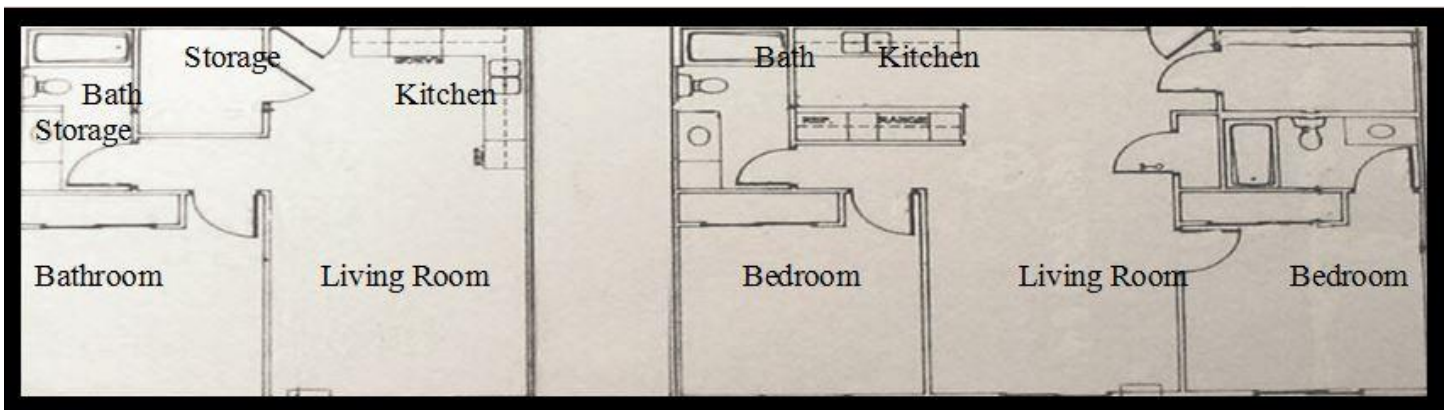

Floor Plan:

Bedrooms	Baths	Start Rent	Square Feet	Deposit	Floor Plan
1	1	$470	652	$250	See Plan 1
2	2	$570	970	$250	See Plan 1
2	1 +	$650	1376	$400	Town House

Included: Heat, Water, Garage with remote.

Plan 1

Plan 2