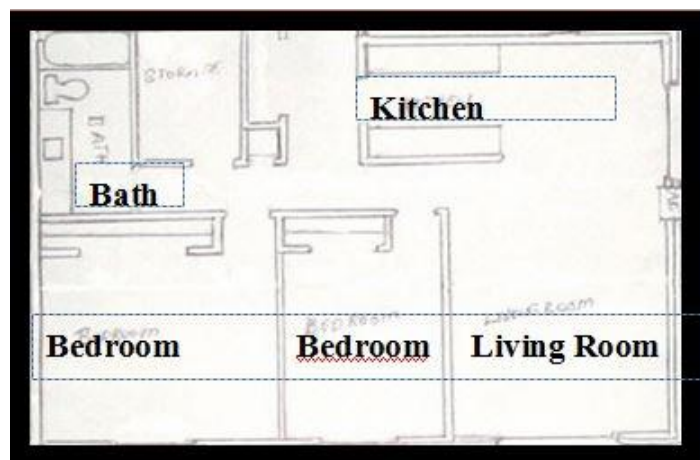

### Floor Plan:

Bedrooms	Baths	Start Rent	Square Feet	Deposit	Floor Plan
Studio	1	\$325		\$250	1 Room
1	1	\$405		\$250	See Plan 1
2	1	\$430		\$250	See Plan 2

Included: Heat, Water

Plan 1

Plan 2

**Van Raden Properties, Inc.**