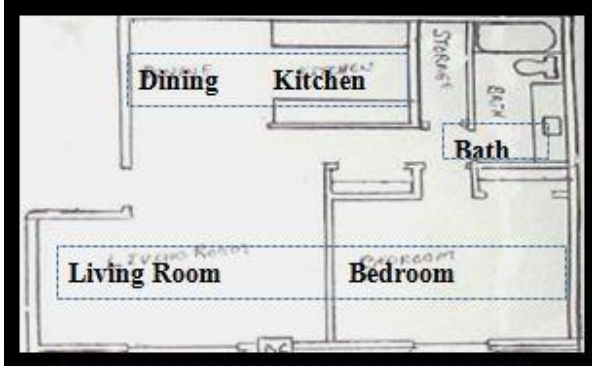

Floor Plan:

Bedrooms	Baths	Start Rent	Square Feet	Deposit
1	1	\$400	614	\$250
2	1	\$430	769	\$250

Heat, Water Included

Single Garages are available for \$30.00 each month

1 Bedroom Floor Plan

2 Bedroom Floor Plan