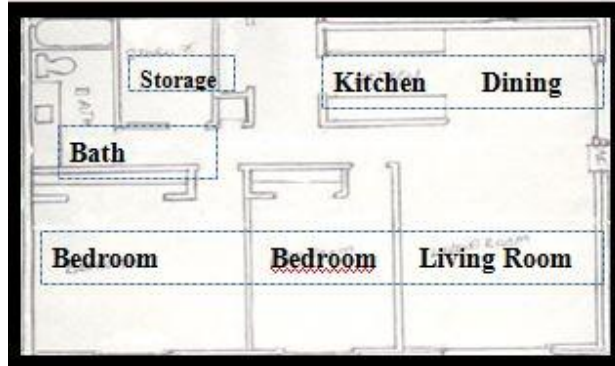

Floor Plan:

Bedrooms	Baths	Start Rent	Square Feet	Deposit
1	1	\$400	614	\$250
2	1	\$430	769	\$250

Heat, Water Included

Single Garages are available for \$30.00 each month

1 Bedroom Floor Plan

2 Bedroom Floor Plan